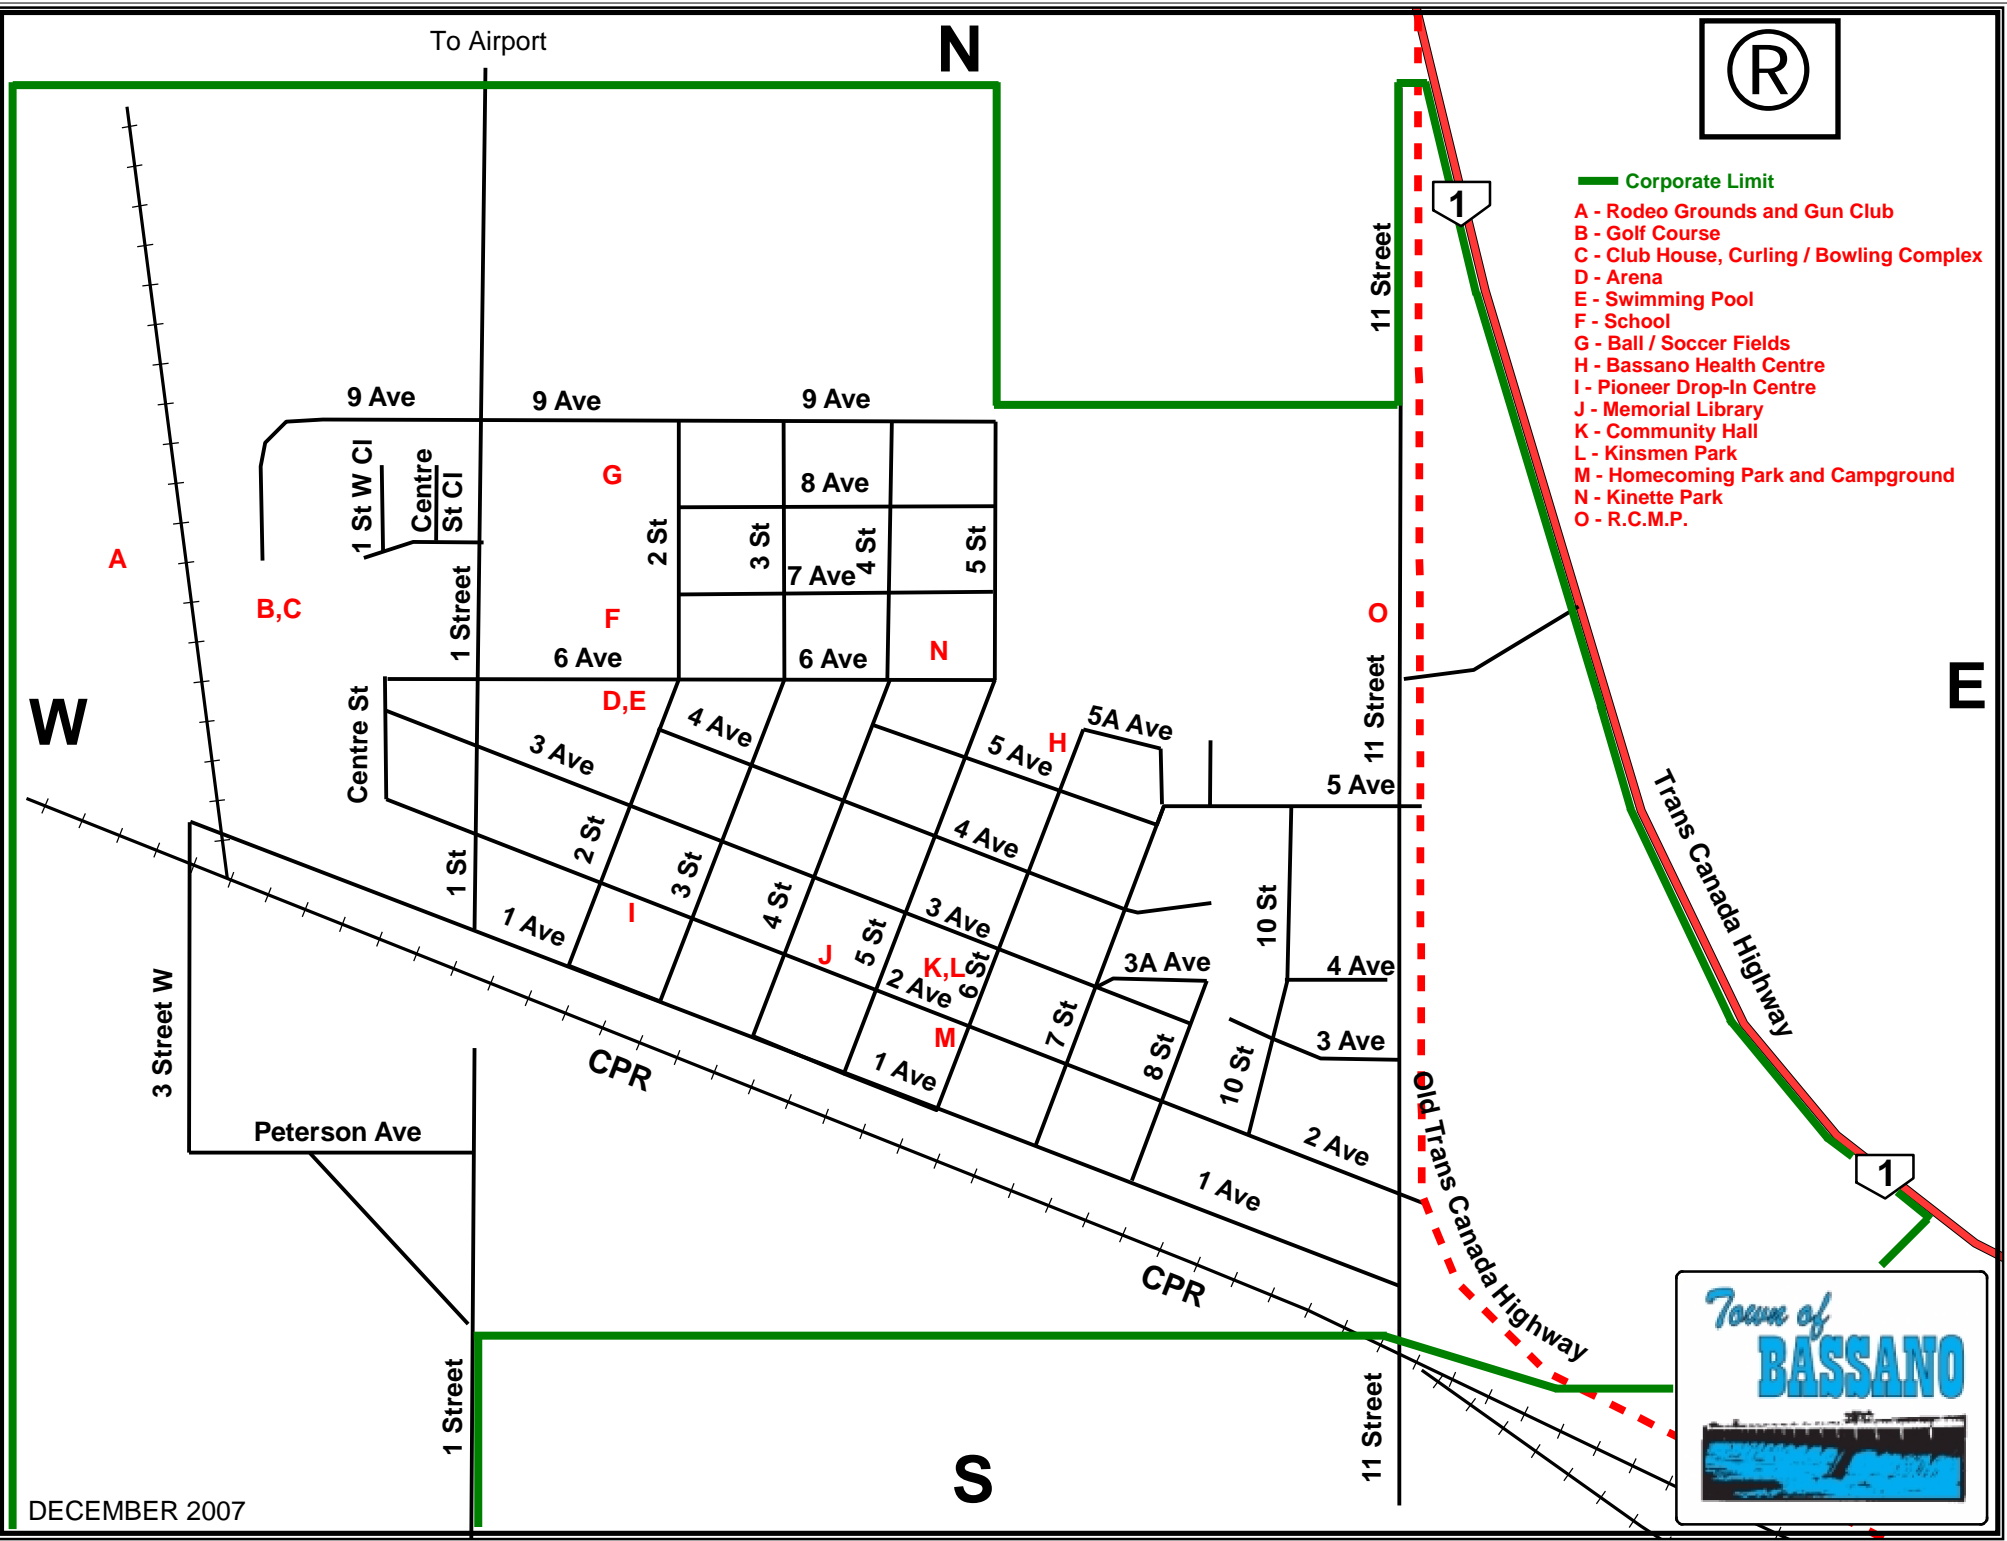

To Airport

N

— Corporate Limit

- A - Rodeo Grounds and Gun Club
- B - Golf Course
- C - Club House, Curling / Bowling Complex
- D - Arena
- E - Swimming Pool
- F - School
- G - Ball / Soccer Fields
- H - Bassano Health Centre
- I - Pioneer Drop-In Centre
- J - Memorial Library
- K - Community Hall
- L - Kinsmen Park
- M - Homecoming Park and Campground
- N - Kinette Park
- O - R.C.M.P.

W

E

DECEMBER 2007